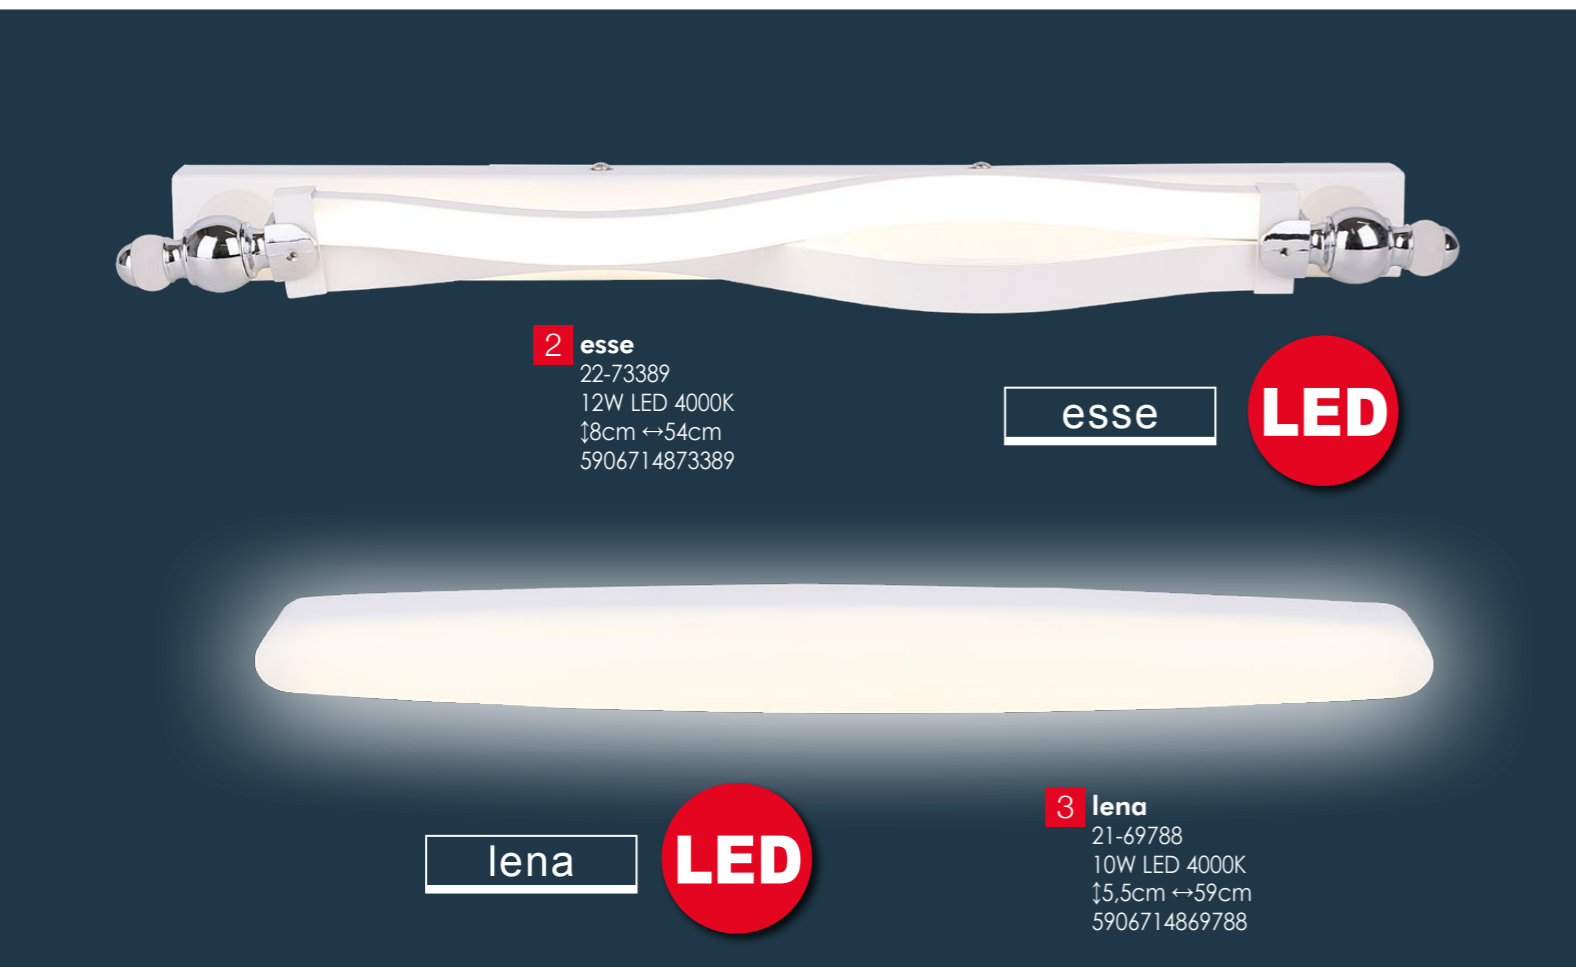

2 esse
22-73389
12W LED 4000K
↑8cm ↔54cm
5906714873389

esse

lena

3 lena
21-69788
10W LED 4000K
↑5,5cm ↔59cm
5906714869788