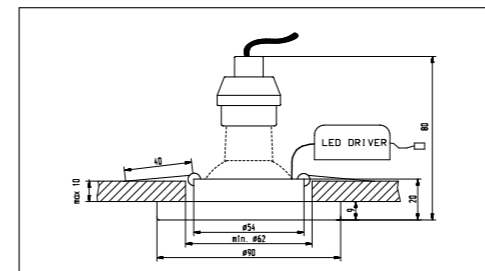

**SS-23 CH/TR+AM GU10
2238234**
max 50W GU10 + 3W LED
↔9cm ↓0,9cm
5906714838234