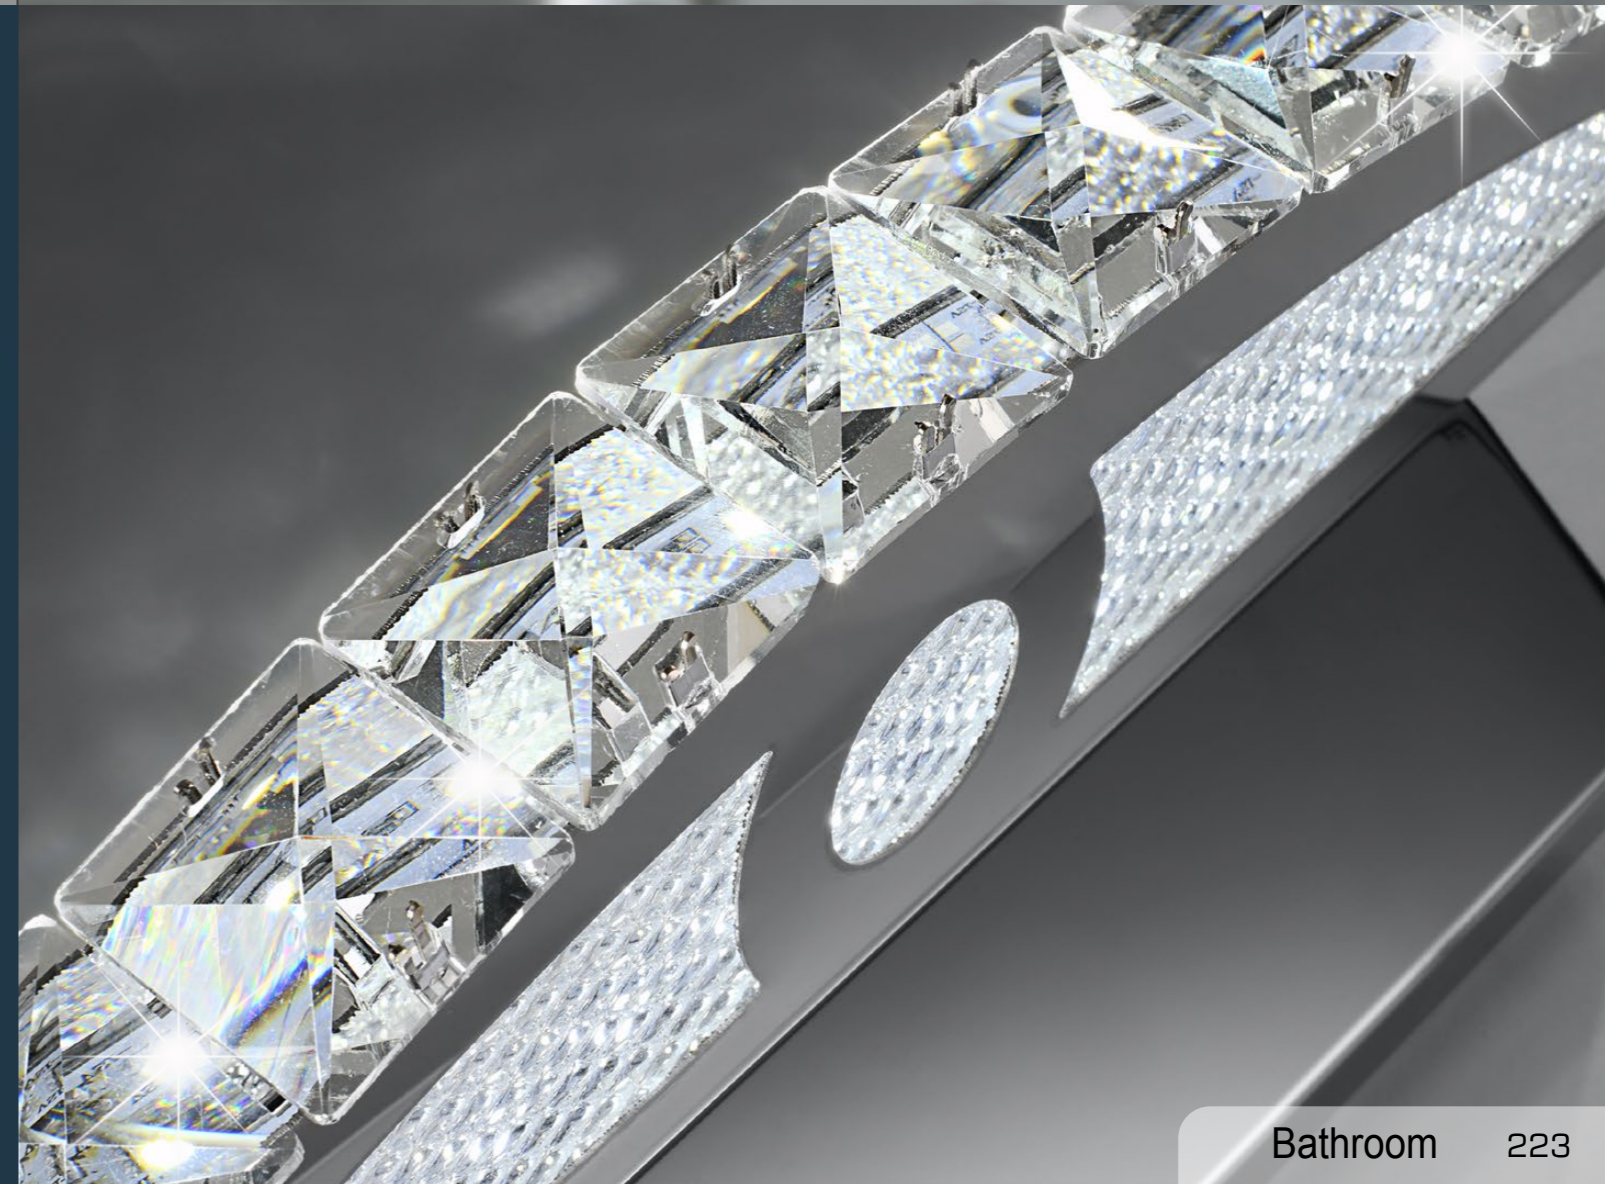

mirror

1 mirror
22-89987
1x40W G9
121cm ↔ 12cm
5906714789987

nike

1 nike
20-37374
5W LED 6200-6500K
15cm ↔ 41cm
5906714837374

LED

arande

2 arande
20-32683
8W LED 6200-6500K
15cm ↔ 38cm
5906714832683

LED

modeno

LED

2 moderno
20-40800
7W LED 6200-6500K
15cm ↔ 42,5cm
5906714840800

3 moderno
20-40794
9W LED 6200-6500K
15cm ↔ 58cm
5906714840794