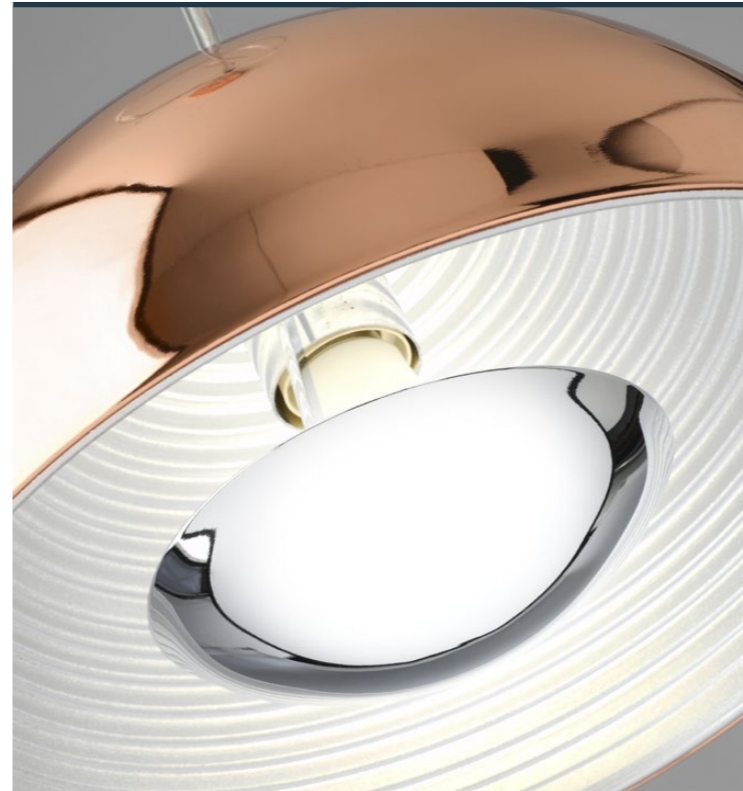

ndant pendant pendant pendant pendant pendant pendant pendant pen
endant pendant pendant pendant pendant pendant pendant pendant pe
pendant pendant pendant pendant pendant pendant pendant pendant
pendant pendant pendant pendant pendant pendant pendant pendant