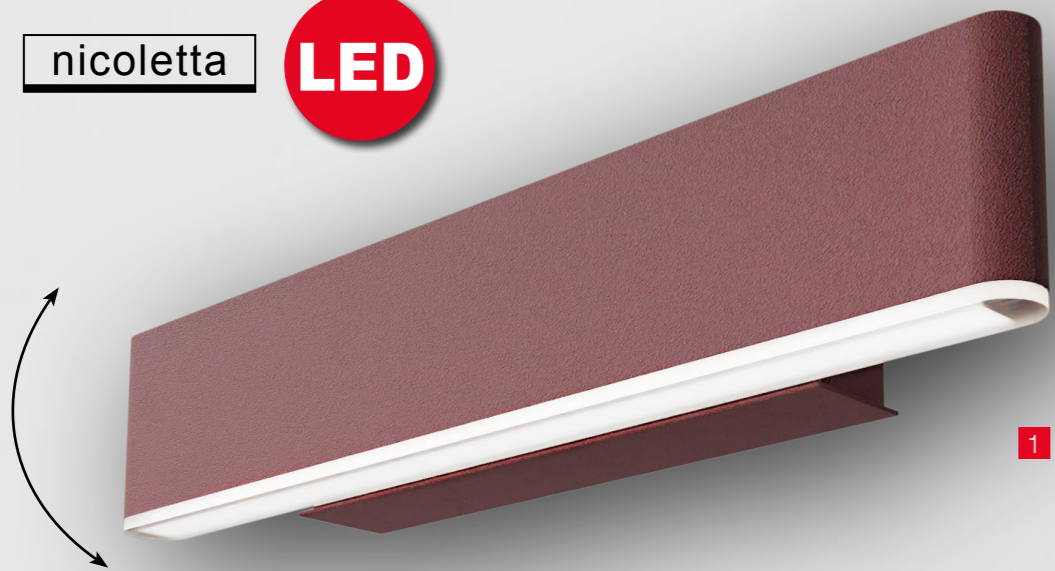

nicoletta

LED

1 nicoletta
21-75512
6W LED 4000K
↑7cm ↔31cm
5906714875512

LED

alma