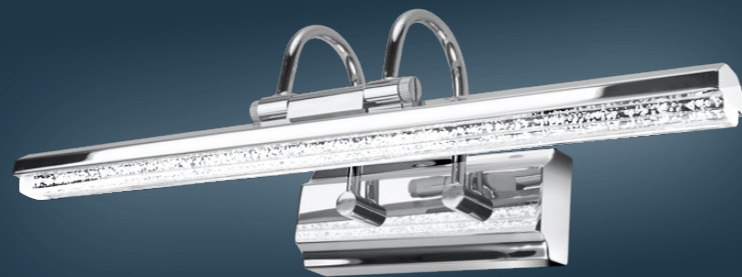

gizel

LED

1 gizel
20-32591
5W LED 6200-6500K
↑11cm ↔40cm
5906714832591

2 gizel
21-73396
7W LED 4000K
↑11cm ↔40cm
5906714873396

quasar

LED

1 quasar
20-32560
10W LED 6200-6500K
↑5cm ↔47cm
5906714832560

2 quasar
20-73402
11W LED 4000K
↑5cm ↔47cm
5906714873402

3 sing

22-72801
2x3W LED 4000K
↑10cm ↔30cm
5906714872801

sing

LED

4 sing

21-72795
3W LED 4000K
↑10cm ↔15cm
5906714872795

5 sing

23-72818
3x3W LED 4000K
↑10cm ↔46cm
5906714872818

sumo

LED

3 sumo
21-53268
12W LED 6000-6500K
↑4,5cm ↔60cm
5906714853268