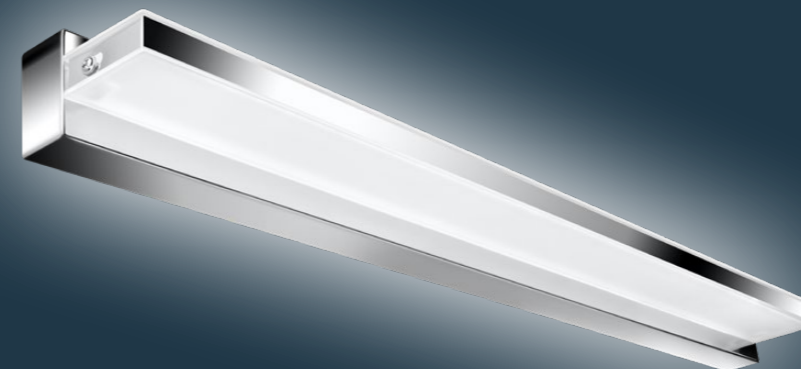

sumo

LED

3 sumo
21-53268
12W LED 6000-6500K
↑4,5cm ↔60cm
5906714853268