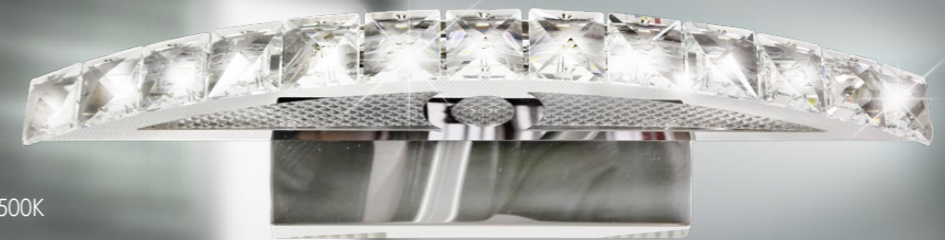

mirror

1 mirror
22-89987
1x40W G9
121cm ↔ 12cm
5906714789987

nike

1 nike
20-37374
5W LED 6200-6500K
15cm ↔ 41cm
5906714837374

LED

arande

2 arande
20-32683
8W LED 6200-6500K
15cm ↔ 38cm
5906714832683

LED