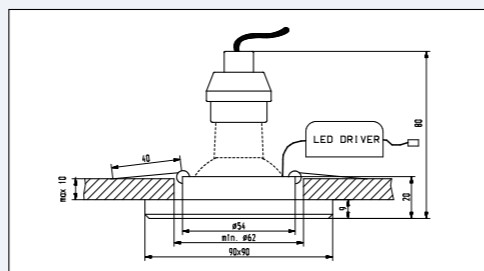

**SS-23 CH/TR+AM GU10
2238234**
max 50W GU10 + 3W LED
↔9cm ↓0,9cm
5906714838234